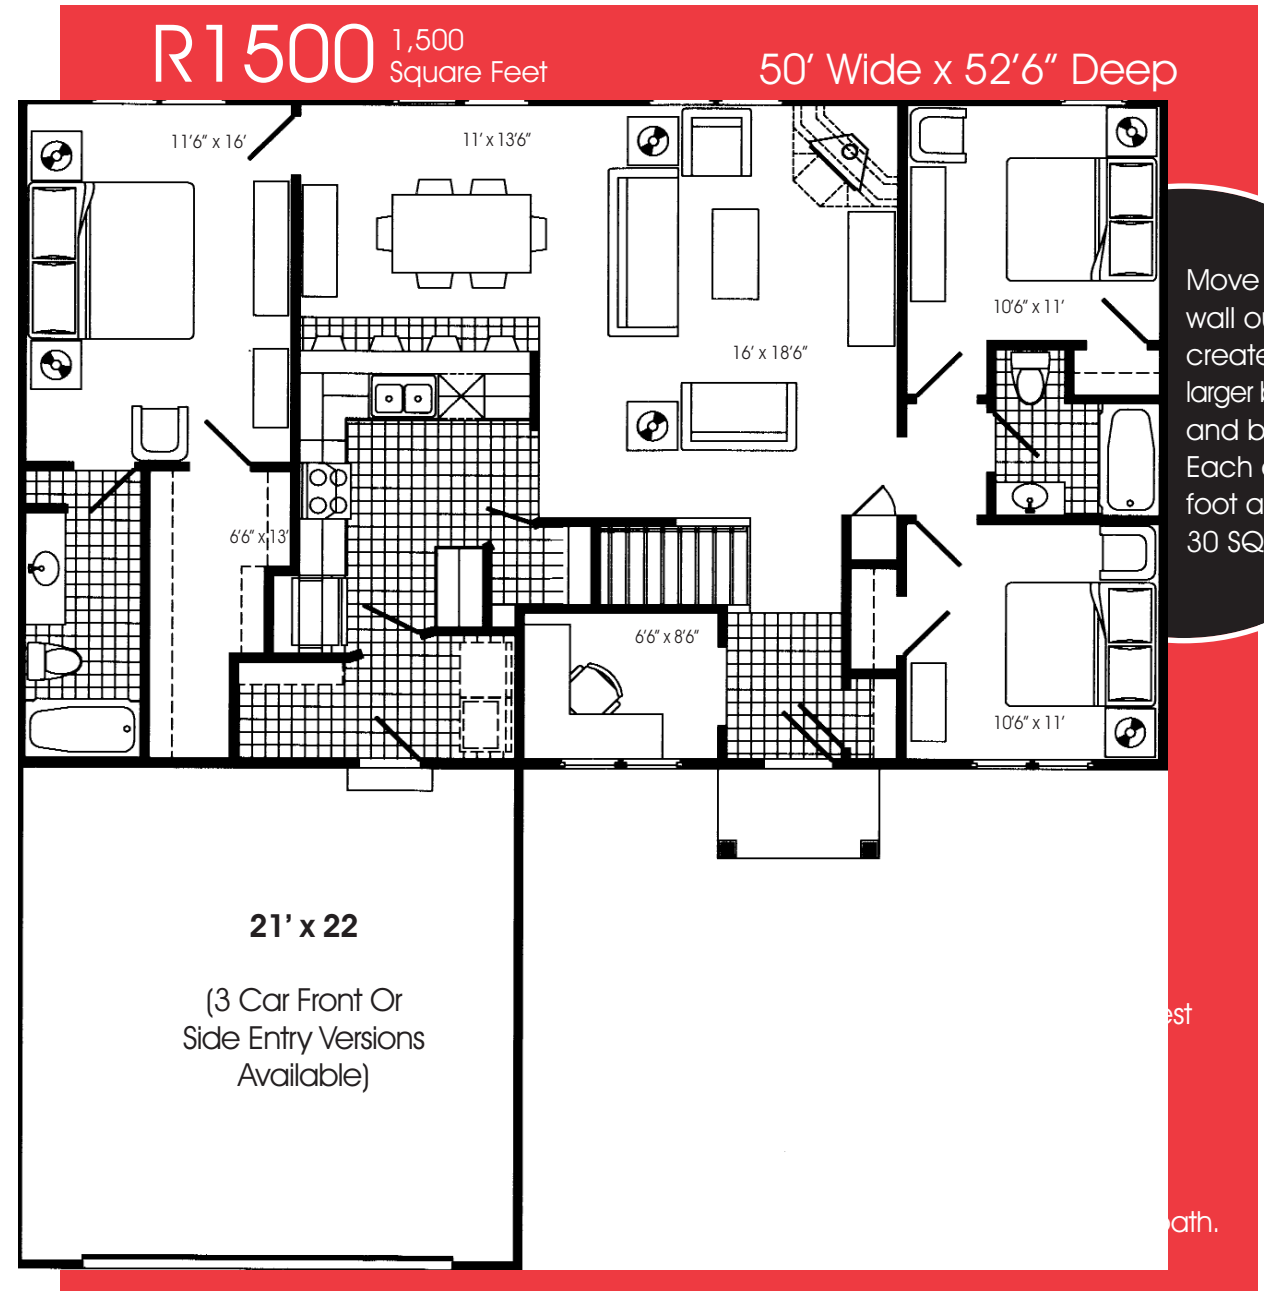

Miracle Homes
Designer/Founder

Available
Deluxe Exterior
This exterior is available for all ranch models

Standard exterior for R1500
(May show some available options)